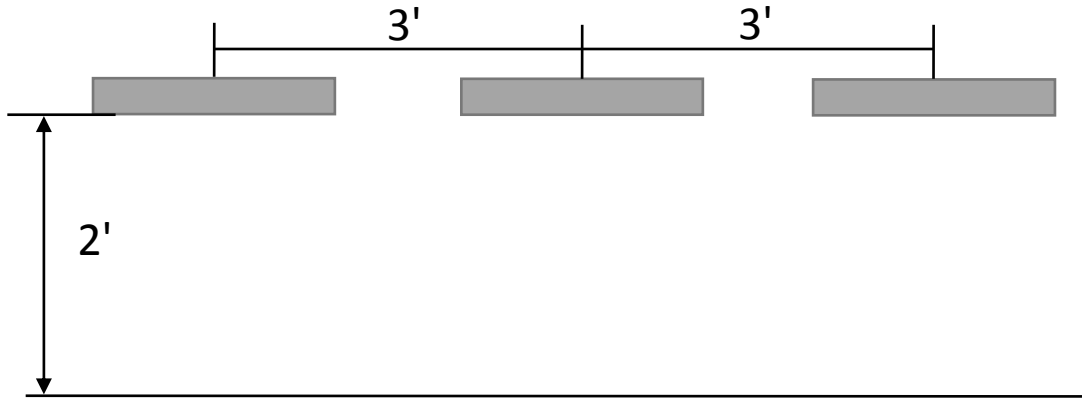

1' Mounting Height 3 Fixtures 3' Apart		
	Straight	90°
1'	20.88	10.13
2'	5.66	10.44
3'	2.878	26.24
4'	1.768	6.27
5'	1.216	3.294
6'	0.884	1.198
7'	0.681	0.537
8'	0.526	0.271
9'	0.425	0.162
10'	0.35	0.093
11'	0.296	0.062
12'	0.253	0.047
13'	0.225	
14'	0.186	
15'	0.168	
16'	0.141	
17'	0.126	
18'	0.11	
19'	0.099	
20'	0.089	
21'	0.082	
22'	0.07	
23'	0.066	
24'	0.056	

Floor

Wall spacing is suggested for even light appearance on the wall and the ground

HINKLEY
L I G H T I N G

15446 Nuvi Hardscape	Photometric Data
-----------------------------	-------------------------

All Units in Foot Candles (f.c.)

2' Mounting Height 1 Fixture		
	0°	90°
1'	10.33	8.09
2'	4.45	3.72
3'	2.244	1.757
4'	1.311	0.858
5'	0.815	0.469
6'	0.507	0.275
7'	0.355	0.146
8'	0.268	0.11
9'	0.21	0.063
10'	0.159	0.042
11'	0.126	
12'	0.098	
13'	0.081	
14'	0.069	
15'	0.052	

2' Mounting Height 3 Fixtures 3' Apart		
	Straight	90°
1'	12.07	9.95
2'	6.12	10.34
3'	3.37	11.88
4'	2.078	8.14
5'	1.198	3.98
6'	1.151	1.971
7'	0.832	1.047
8'	0.66	0.609
9'	0.513	0.383
10'	0.411	0.237
11'	0.348	0.191
12'	0.292	0.152
13'	0.248	0.118
14'	0.213	0.092
15'	0.186	0.063
16'	0.159	0.053
17'	0.137	
18'	0.12	
19'	0.105	
20'	0.096	
21'	0.084	
22'	0.075	
23'	0.067	
24'	0.061	
25'	0.051	