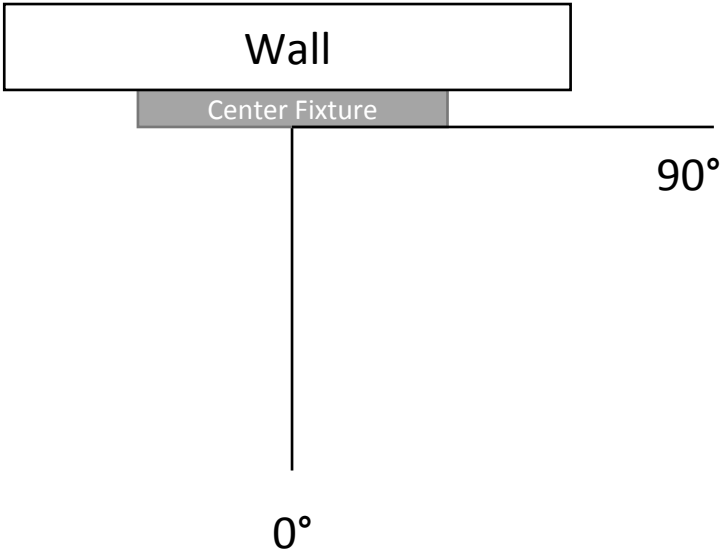

Floor

Wall spacing is suggested for even light appearance on the wall and the ground