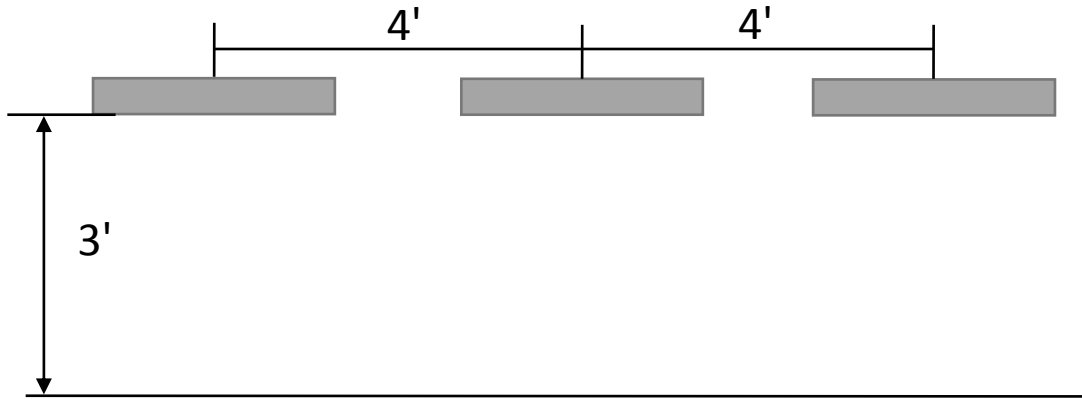

2' Mounting Height 1 Fixture		
	0°	90°
1'	10.33	8.09
2'	4.45	3.72
3'	2.244	1.757
4'	1.311	0.858
5'	0.815	0.469
6'	0.507	0.275
7'	0.355	0.146
8'	0.268	0.11
9'	0.21	0.063
10'	0.159	0.042
11'	0.126	
12'	0.098	
13'	0.081	
14'	0.069	
15'	0.052	

2' Mounting Height 3 Fixtures 3' Apart		
	Straight	90°
1'	12.07	9.95
2'	6.12	10.34
3'	3.37	11.88
4'	2.078	8.14
5'	1.198	3.98
6'	1.151	1.971
7'	0.832	1.047
8'	0.66	0.609
9'	0.513	0.383
10'	0.411	0.237
11'	0.348	0.191
12'	0.292	0.152
13'	0.248	0.118
14'	0.213	0.092
15'	0.186	0.063
16'	0.159	0.053
17'	0.137	
18'	0.12	
19'	0.105	
20'	0.096	
21'	0.084	
22'	0.075	
23'	0.067	
24'	0.061	
25'	0.051	

Floor

Wall spacing is suggested for even light appearance on the wall and the ground

Center Fixture

90°

0°

HINKLEY
L I G H T I N G

15446 Nuvi Hardscape	Photometric Data
-----------------------------	-------------------------

3' Mounting Height 3 Fixtures 4' Apart		
	Straight	90°
1'	6.5	6.12
2'	4.31	5.23
3'	2.916	5.86
4'	1.986	6.36
5'	1.453	5.07
6'	1.089	3.113
7'	0.821	1.958
8'	0.637	0.928
9'	0.508	0.671
10'	0.424	0.462
11'	0.35	0.332
12'	0.293	0.252
13'	0.253	0.191
14'	0.223	0.147
15'	0.196	0.12
16'	0.161	0.093
17'	0.14	0.07
18'	0.121	0.058
19'	0.109	
20'	0.096	
21'	0.083	
22'	0.074	
23'	0.067	
24'	0.059	