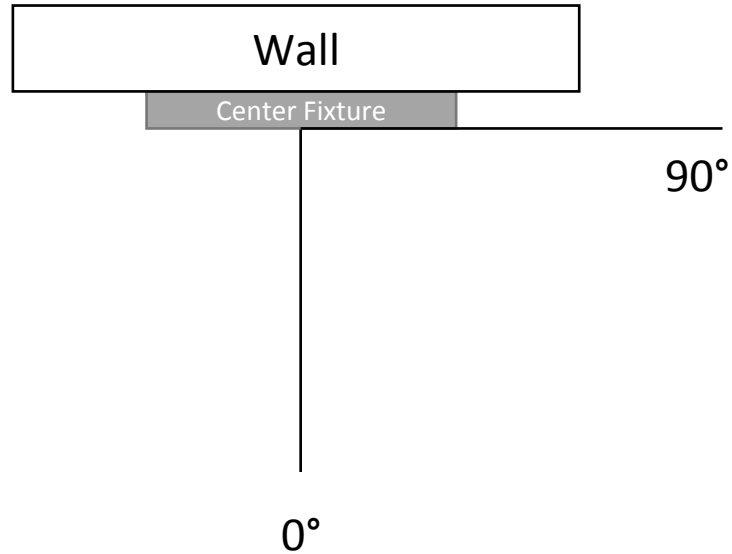

Floor

Wall spacing is suggested for even light appearance on the wall and the ground

Center Fixture

90°

0°

HINKLEY
L I G H T I N G

15446 Nuvi Hardscape	Photometric Data
-----------------------------	-------------------------

All Units in Foot Candles (f.c.)

3' Mounting Height 1 Fixture		
	0°	90°
1'	5.35	5.03
2'	3.361	3.261
3'	2.027	1.861
4'	1.263	1.048
5'	0.821	0.543
6'	0.527	0.303
7'	0.358	0.169
8'	0.279	0.106
9'	0.214	0.066
10'	0.162	0.043
11'	0.125	
12'	0.103	
13'	0.081	
14'	0.064	
15'	0.056	

3' Mounting Height 3 Fixtures 4' Apart		
	Straight	90°
1'	6.5	6.12
2'	4.31	5.23
3'	2.916	5.86
4'	1.986	6.36
5'	1.453	5.07
6'	1.089	3.113
7'	0.821	1.958
8'	0.637	0.928
9'	0.508	0.671
10'	0.424	0.462
11'	0.35	0.332
12'	0.293	0.252
13'	0.253	0.191
14'	0.223	0.147
15'	0.196	0.12
16'	0.161	0.093
17'	0.14	0.07
18'	0.121	0.058
19'	0.109	
20'	0.096	
21'	0.083	
22'	0.074	
23'	0.067	
24'	0.059	

Floor

Wall spacing is suggested for even light appearance on the wall and the ground

HINKLEY
L I G H T I N G